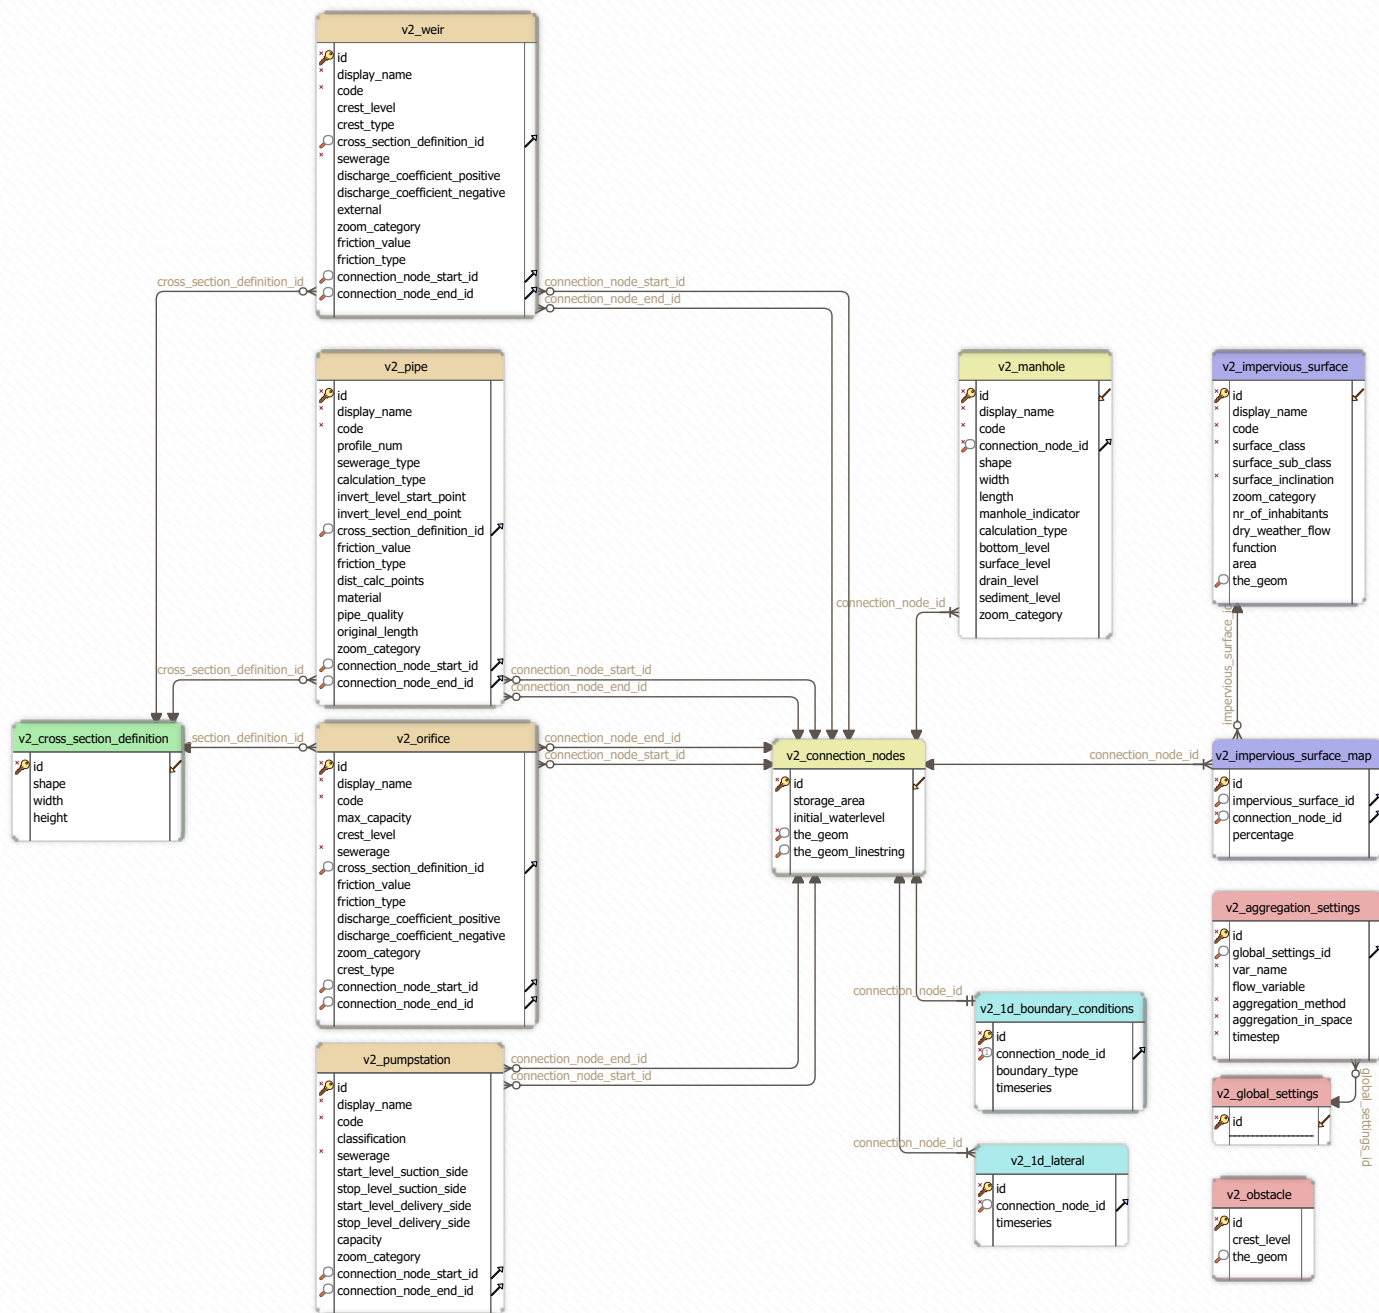

3Di database schema riolering
 Read column comments as mouse-over tooltips.
 By DbSchema Database Designer

Table v2_pipe

Columns	
* id	serial
* display_name	varchar(255)
* code	varchar(100)
profile_num	integer
sewerage_type	integer
calculation_type	integer
invert_level_start_point	float8
invert_level_end_point	float8
cross_section_definition_id	integer